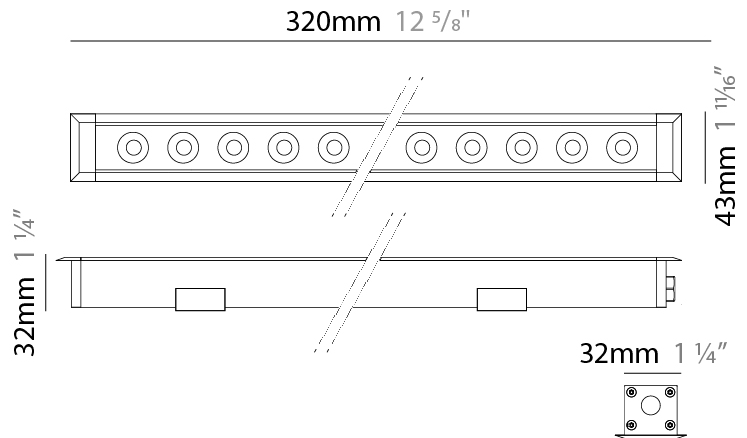

PROJECT	_____
TYPE	_____
SPECIFIER	_____
QUANTITY	_____
DATE	_____

MINI CORNICHE RECESSED

E91637- _____ - _____
base number   Finish   Lens
                         Options   Options

1. To build a product code in our configurator select the specify button on the base model # product page
2. To build a manual product code on this datasheet choose from the options listed below in blue font and add the suffix to the base model #

GENERAL

Series: Mini Corniche
Brand: Platek
Division: Exterior
Mounting Type: Recessed
Mounting Location: In-Ground
Subcategory: Walk Over

PHYSICAL

Shape: Rectangle
Length (mm): 320
Length (in): 12 5/8
Width (mm): 43
Width (in): 1 5/8
Height (mm): 32
Height (in): 1 1/4
Light Distribution: Uplight
Diffuser: Clear tempered glass
Gasket: Gore-Tex valve to prevent condensation
Fixture Finish: [BLK / WHI / GRY / COR / ANT / BRZ](#)
Fixture Material: Extruded Aluminum

ELECTRICAL

Lamp Type: LED
Total Output Wattage (W): 11.5
Dimming: [Bluetooth technology or DMX](#)
Control Gear: DMX
Driver Included: No
Driver Location: Remote
Driver Type: Constant Current - Universal
Driver Class: Class 2
Input Voltage (V): 120 - 277
Constant Current (MA): 500

LED

Number of LEDs: 8
Color Temperature (°K): [RGBW](#)
CRI: [>80 CRI](#)
Lamp Life (hrs): 60000
Special LEDs offerings: [RGBW](#)

OPTICAL

Optic°: [26 / 40 / ELL](#)

RATINGS AND CERTIFICATIONS

Certified By: Certified for North American Standards
IP rating: IP67
IK Rating: IK07