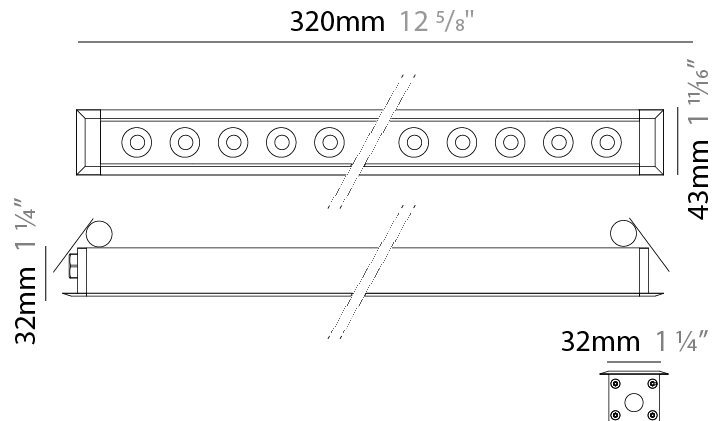

1. To build a product code in our configurator select the specify button on the base model # product page
2. To build a manual product code on this datasheet choose from the options listed below in blue font and add the suffix to the base model #

GENERAL

Series: Mini Corniche
Brand: Platek
Division: Exterior
Mounting Type: Recessed
Mounting Location: Ceiling
Subcategory: Downlight

PHYSICAL

Shape: Rectangle
Length (mm): 320
Length (in): 12 5/8
Width (mm): 43
Width (in): 1 5/8
Height (mm): 32
Height (in): 1 1/4
Ceiling Thickness (mm): 2 - 13
Ceiling Thickness (in): 1/16 - 1/2
Light Distribution: Downlight
Weight (kg): 0.8
Weight (lbs): 1.76
Diffuser: Clear tempered glass
Gasket: Gore-Tex valve to prevent condensation
Fixture Finish: [BLK](#) / [WHI](#) / [GRY](#) / [COR](#) / [ANT](#) / [BRZ](#)
Fixture Material: Extruded Aluminum
Cut-out Measurements: 36mm / 1 7/16" x 310mm / 12 3/16"

ELECTRICAL

Lamp Type: LED
Total Output Wattage (W): 11.5
Dimming: Bluetooth technology or DMX
Control Gear: DMX
Driver Included: No
Driver Location: Remote
Driver Type: Constant Current - Universal
Driver Class: Class 2
Input Voltage (V): 120 - 277
Constant Current (MA): 500

LED

Number of LEDs: 8
Color Temperature (°K): RGBW
CRI: >80 CRI
Lamp Life (hrs): 60000
Special LEDs offerings: RGBW

OPTICAL

Optic°: [26](#) / [40](#) / [ELL](#)

RATINGS AND CERTIFICATIONS

Certified By: Certified for North American Standards
IP rating: IP65
IK Rating: IK07
Bug Rating: B1 U0 G0