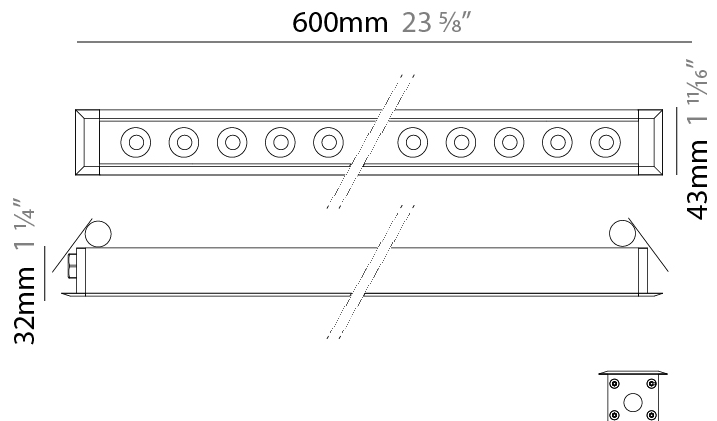

1. To build a product code in our configurator select the specify button on the base model # product page
2. To build a manual product code on this datasheet choose from the options listed below in blue font and add the suffix to the base model #

GENERAL

Series: Mini Corniche
Brand: Platek
Division: Exterior
Mounting Type: Recessed
Mounting Location: Ceiling
Subcategory: Downlight

PHYSICAL

Shape: Rectangle
Length (mm): 620
Length (in): 24 ³/₈
Width (mm): 43
Width (in): 1 ⁵/₈
Height (mm): 32
Height (in): 1 ¹/₄
Ceiling Thickness (mm): 2 - 13
Ceiling Thickness (in): 1/16 - 1/2
Light Distribution: Downlight
Weight (kg): 1.3
Weight (lbs): 2.8
Diffuser: Clear tempered glass
Gasket: Gore-Tex valve to prevent condensation
Fixture Finish: [BLK](#) / [WHI](#) / [GRY](#) / [COR](#) / [ANT](#) / [BRZ](#)
Fixture Material: Extruded Aluminum
Cut-out Measurements: 36mm / 1 7/16" x 610mm / 24"

ELECTRICAL

Lamp Type: LED
Total Output Wattage (W): 23
Dimming: Bluetooth technology or DMX
Control Gear: DMX
Driver Included: No
Driver Location: Remote
Driver Type: Constant Current - Universal
Driver Class: Class 2
Input Voltage (V): 120 - 277
Constant Current (MA): 500

LED

Color Temperature (°K): RGBW
CRI: >80 CRI
Lamp Life (hrs): 60000
Special LEDs offerings: RGBW

OPTICAL

Optic°: [26](#) / [40](#) / [ELL](#)

RATINGS AND CERTIFICATIONS

Certified By: Certified for North American Standards
IP rating: IP65
IK Rating: IK07
Bug Rating: B1 U0 G0